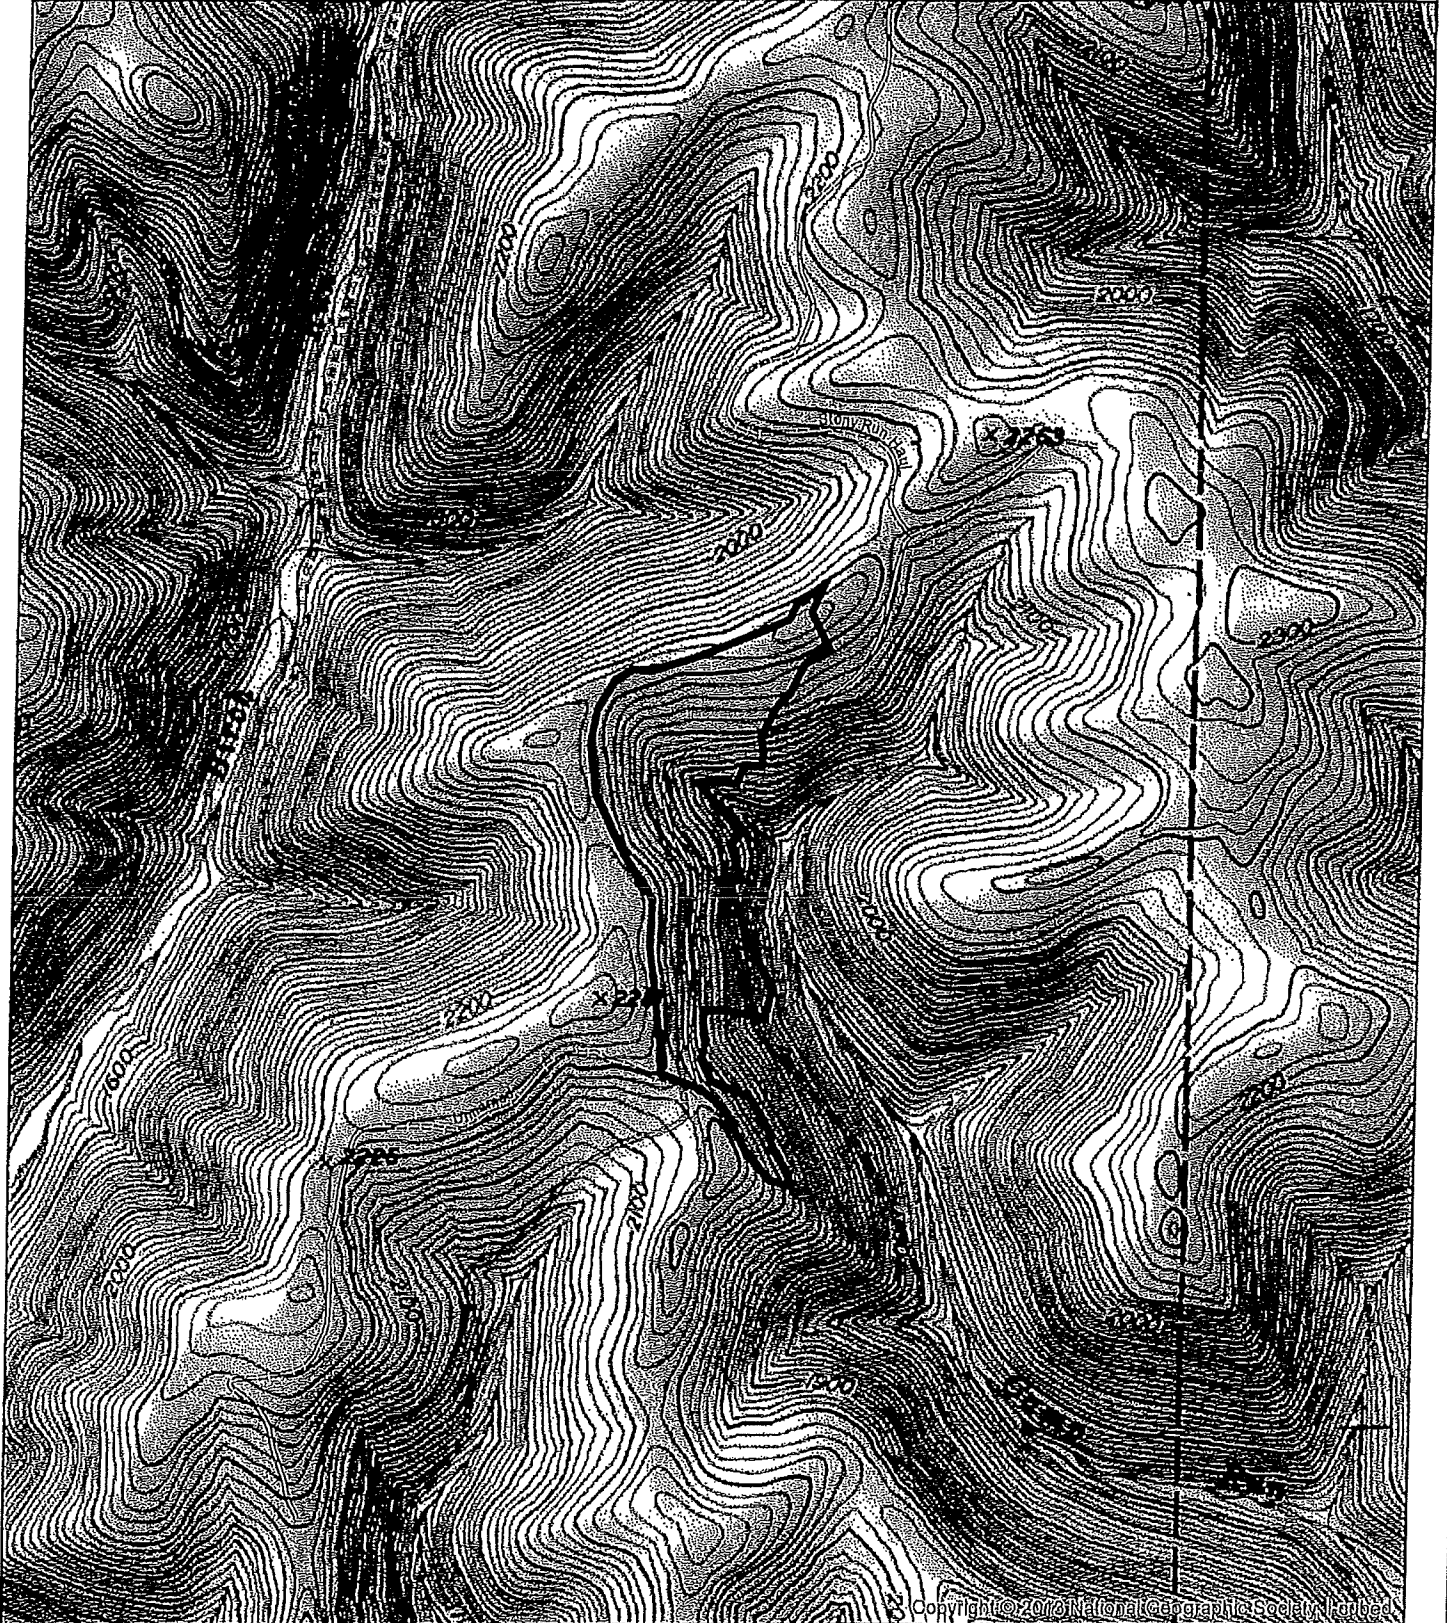

**pennsylvania**  
DEPARTMENT OF CONSERVATION  
AND NATURAL RESOURCES

Map Date: August 27, 2018

Map Author: Popchak

Broadcast Herbicide / 80 Acres  
Project # 151832 / Steep  
Abbott Township, Potter County  
Susquehannock State Forest

**pennsylvania**  
DEPARTMENT OF CONSERVATION  
AND NATURAL RESOURCES

Map Date: September 25, 2018

Map Author: Brandon Roush

151848  
Broadcast Herbicide-Steep  
41 Acres  
Summit Township, Potter County  
Susquehannock State Forest

0 0.125 0.25 miles

151831  
17 acres  
Broadcast Herbicide-Steep  
Wharton Township  
Cory Gulvas  
Scale 1"=1320'

151833  
70 acres  
Broadcast Herbicide-Steep  
Wharton Township  
Cory Gulvas  
Scale 1"=1320'

Map Date: August 30, 2018

Map Author: Popchak

Project #151827  
Herbicide 96 Acres  
Potter County  
Stewardson Township  
Chris Beaver

1"=1320'