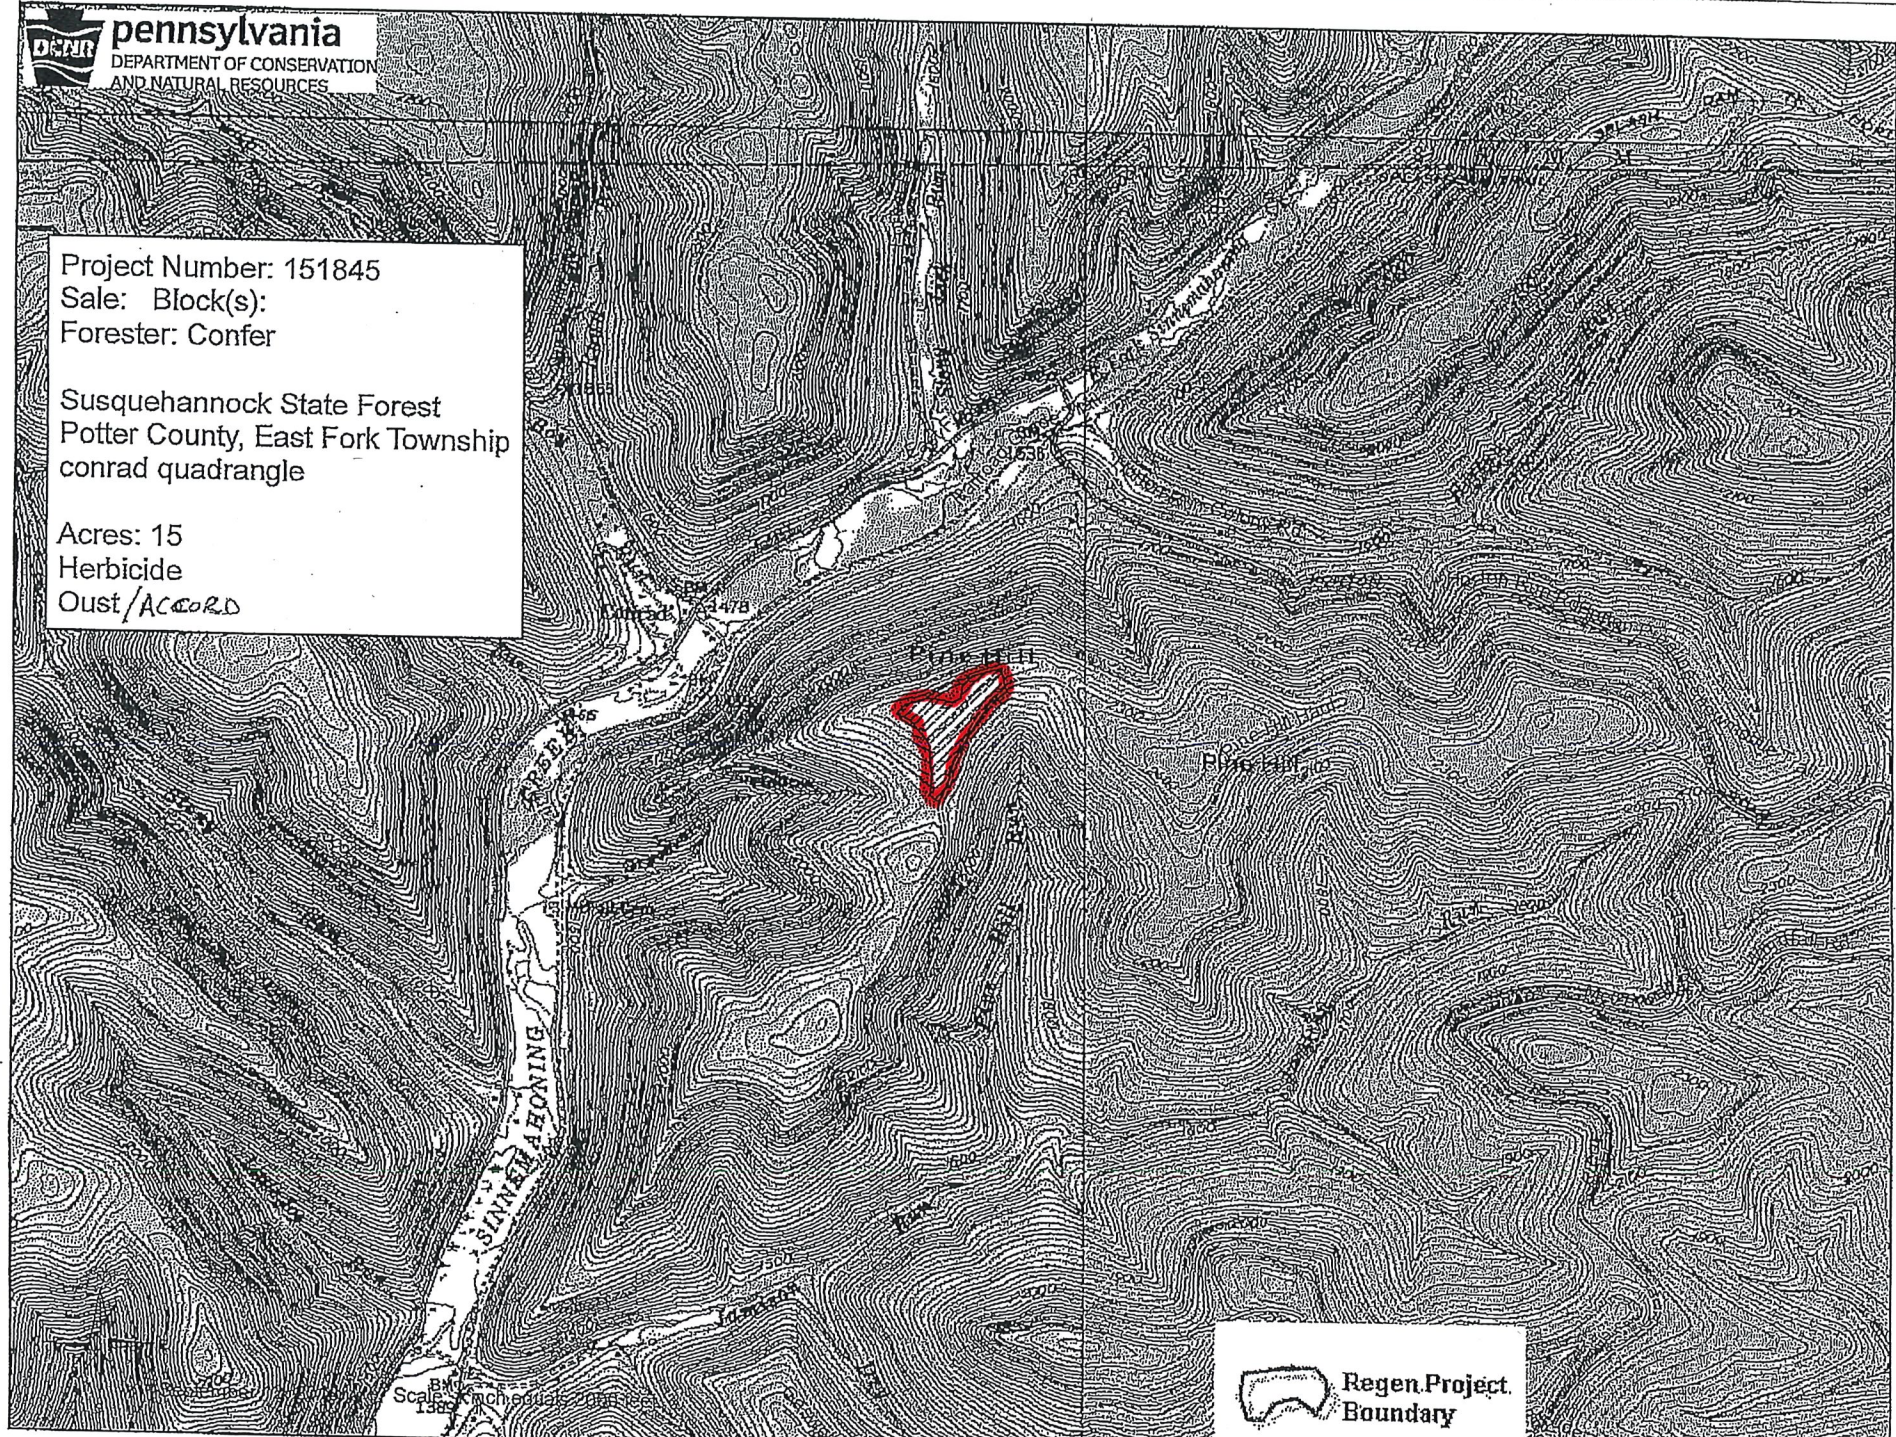

Project Number: 151845  
Sale: Block(s):  
Forester: Confer

Susquehanna State Forest  
Potter County, East Fork Township  
conrad quadrangle

Acres: 15  
Herbicide  
Oust/ACCORD

Scale  
1:50,000

 Regen Project  
Boundary

**pennsylvania**  
DEPARTMENT OF CONSERVATION  
AND NATURAL RESOURCES

Map Date: August 27, 2018

Map Author: Popchak

Broadcast Herbicide / 80 Acres  
Project # 151832 / Steep  
Abbott Township, Potter County  
Susquehannock State Forest

**pennsylvania**  
DEPARTMENT OF CONSERVATION  
AND NATURAL RESOURCES

Map Date: September 25, 2018

Map Author: Brandon Roush

151848  
Broadcast Herbicide-Steep  
41 Acres  
Summit Township, Potter County  
Susquehannock State Forest

Map Date: August 30, 2018

Map Author: Popchak

Project #151827  
Herbicide 96 Acres  
Potter County  
Stewardson Township  
Chris Beaver

1"=1320'