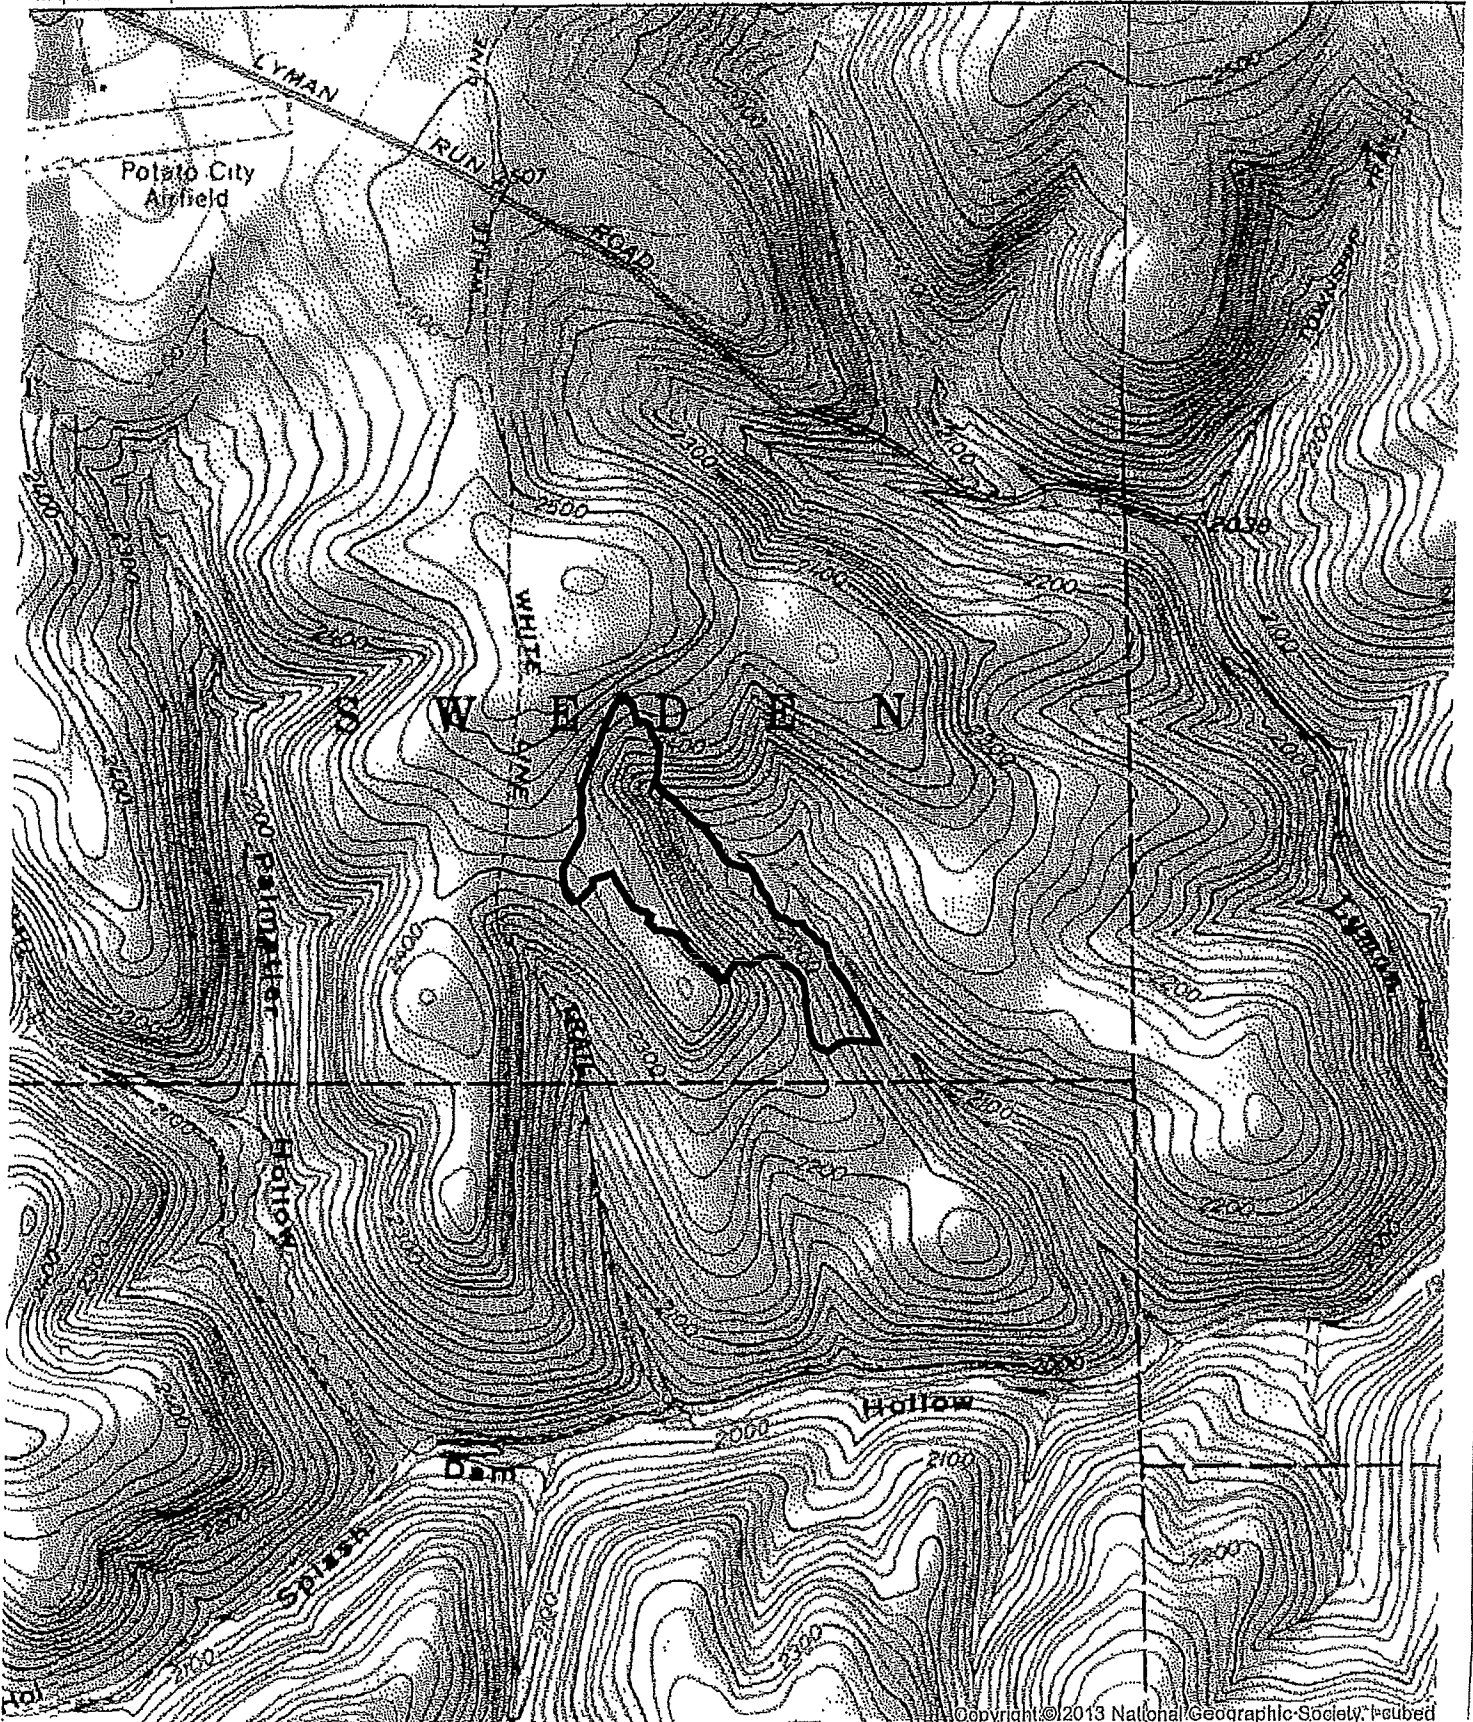

**pennsylvania**  
DEPARTMENT OF CONSERVATION  
AND NATURAL RESOURCES

Map Date: August 27, 2018

Map Author: Popchak

Broadcast Herbicide / 80 Acres  
Project # 151832 / Steep  
Abbott Township, Potter County  
Susquehannock State Forest

**pennsylvania**  
DEPARTMENT OF CONSERVATION  
AND NATURAL RESOURCES

Map Date: September 25, 2018

Map Author: Brandon Roush

151848  
Broadcast Herbicide-Steep  
41 Acres  
Summit Township, Potter County  
Susquehannock State Forest

0 0.125 0.25 miles

151831  
17 acres  
Broadcast Herbicide-Steep  
Wharton Township  
Cory Gulvas  
Scale 1"=1320'

151833  
70 acres  
Broadcast Herbicide-Steep  
Wharton Township  
Cory Gulvas  
Scale 1"=1320'

Map Date: August 30, 2018

Map Author: Popchak

Project #151827  
Herbicide 96 Acres  
Potter County  
Stewardson Township  
Chris Beaver

1"=1320'