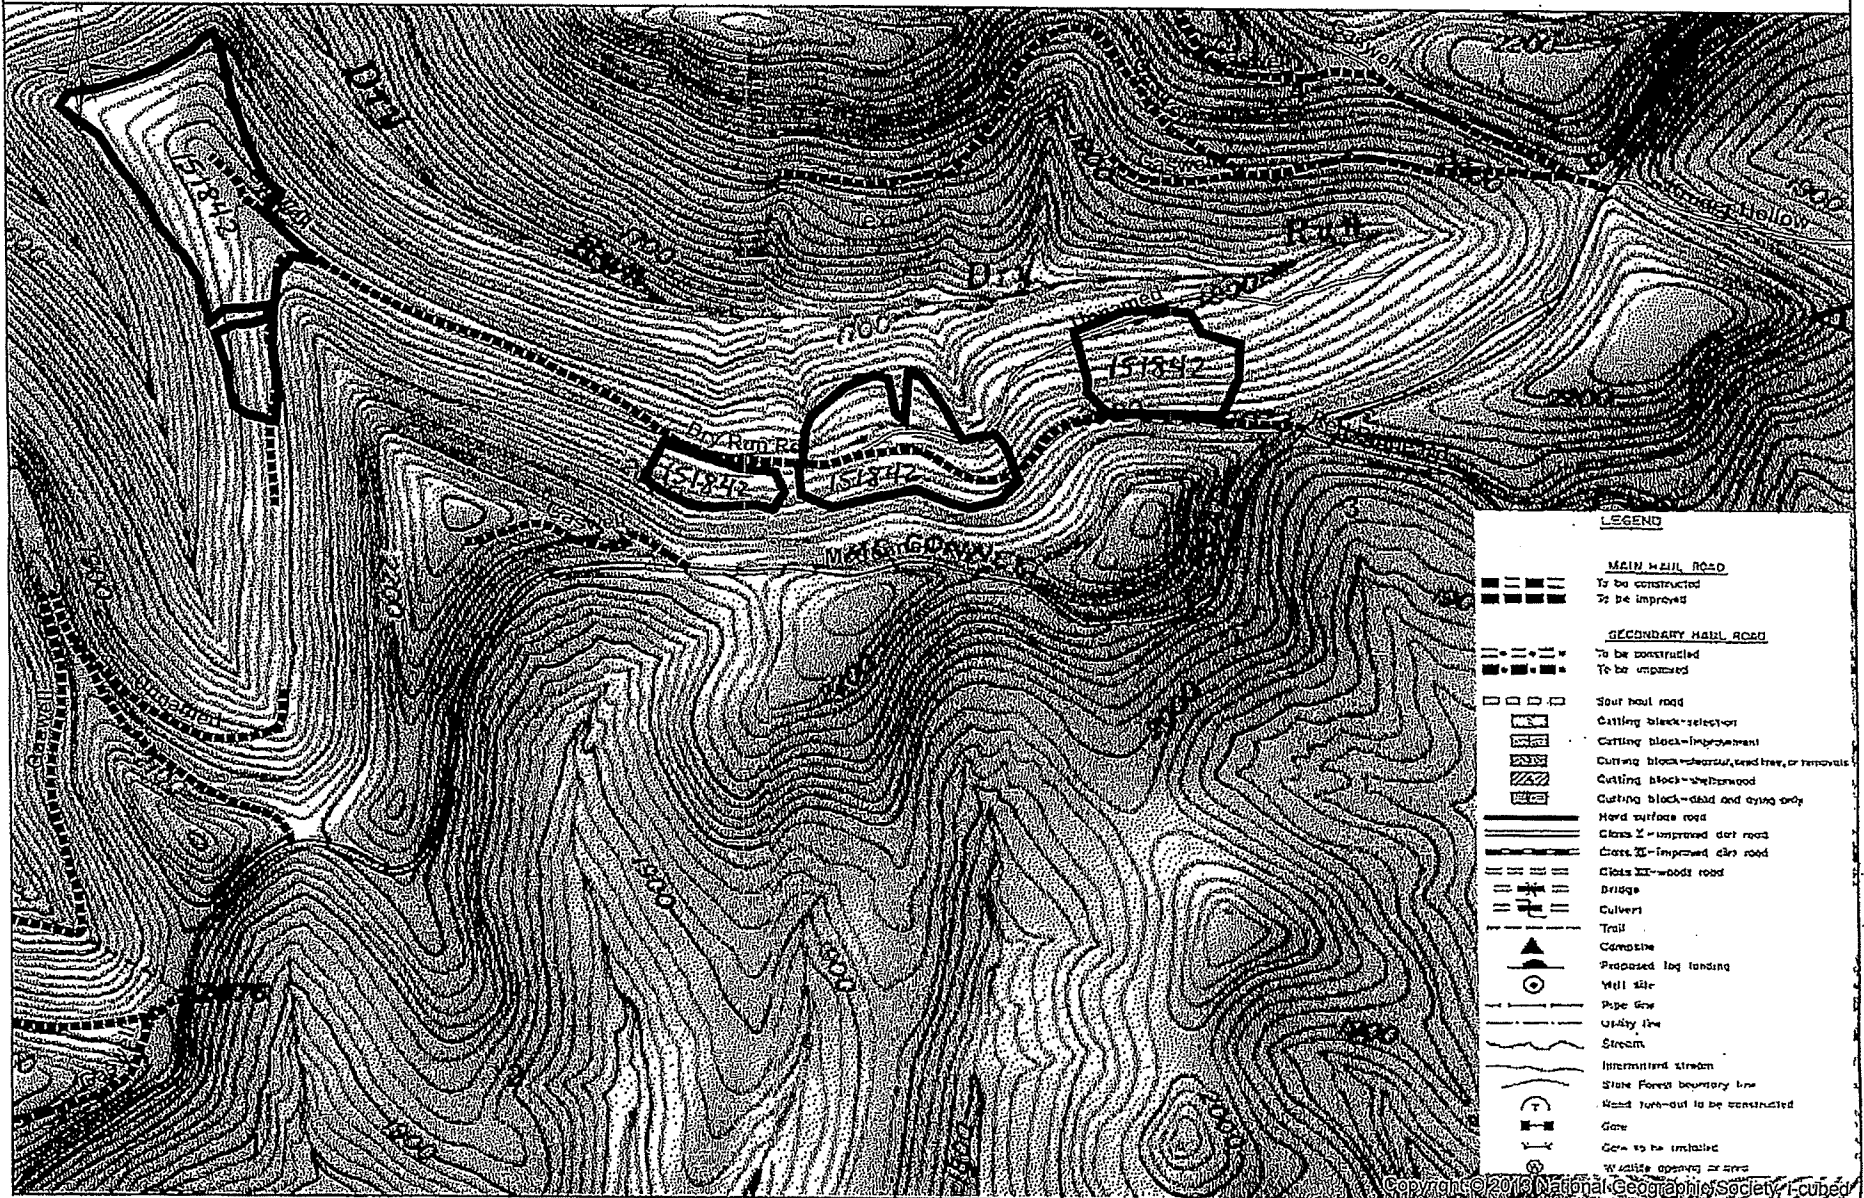

Michael Cole
October 5 2018

SUSQUEHANNOCK STATE FOREST
15-1842
Wharton, Potter County

64 Acres

Steep

LEGEND	
	MAIN HAIL ROAD
	To be constructed
	To be improved
	SECONDARY HAIL ROAD
	To be constructed
	To be improved
	Sour haul road
	Cutting block - selection
	Cutting block - improvement
	Cutting block - removal, seed tree, or removal
	Cutting block - shelterwood
	Cutting block - clear and cove only
	Hard surface road
	Class I - improved dirt road
	Class II - improved dirt road
	Class III - woody road
	Bridge
	Culvert
	Trail
	Composite
	Prepared log landing
	Well site
	Pipe line
	Utility line
	Stream
	Intermittent stream
	State Forest boundary line
	Road turn-out to be constructed
	Gore
	Gore to be initiated
	Wildlife opening