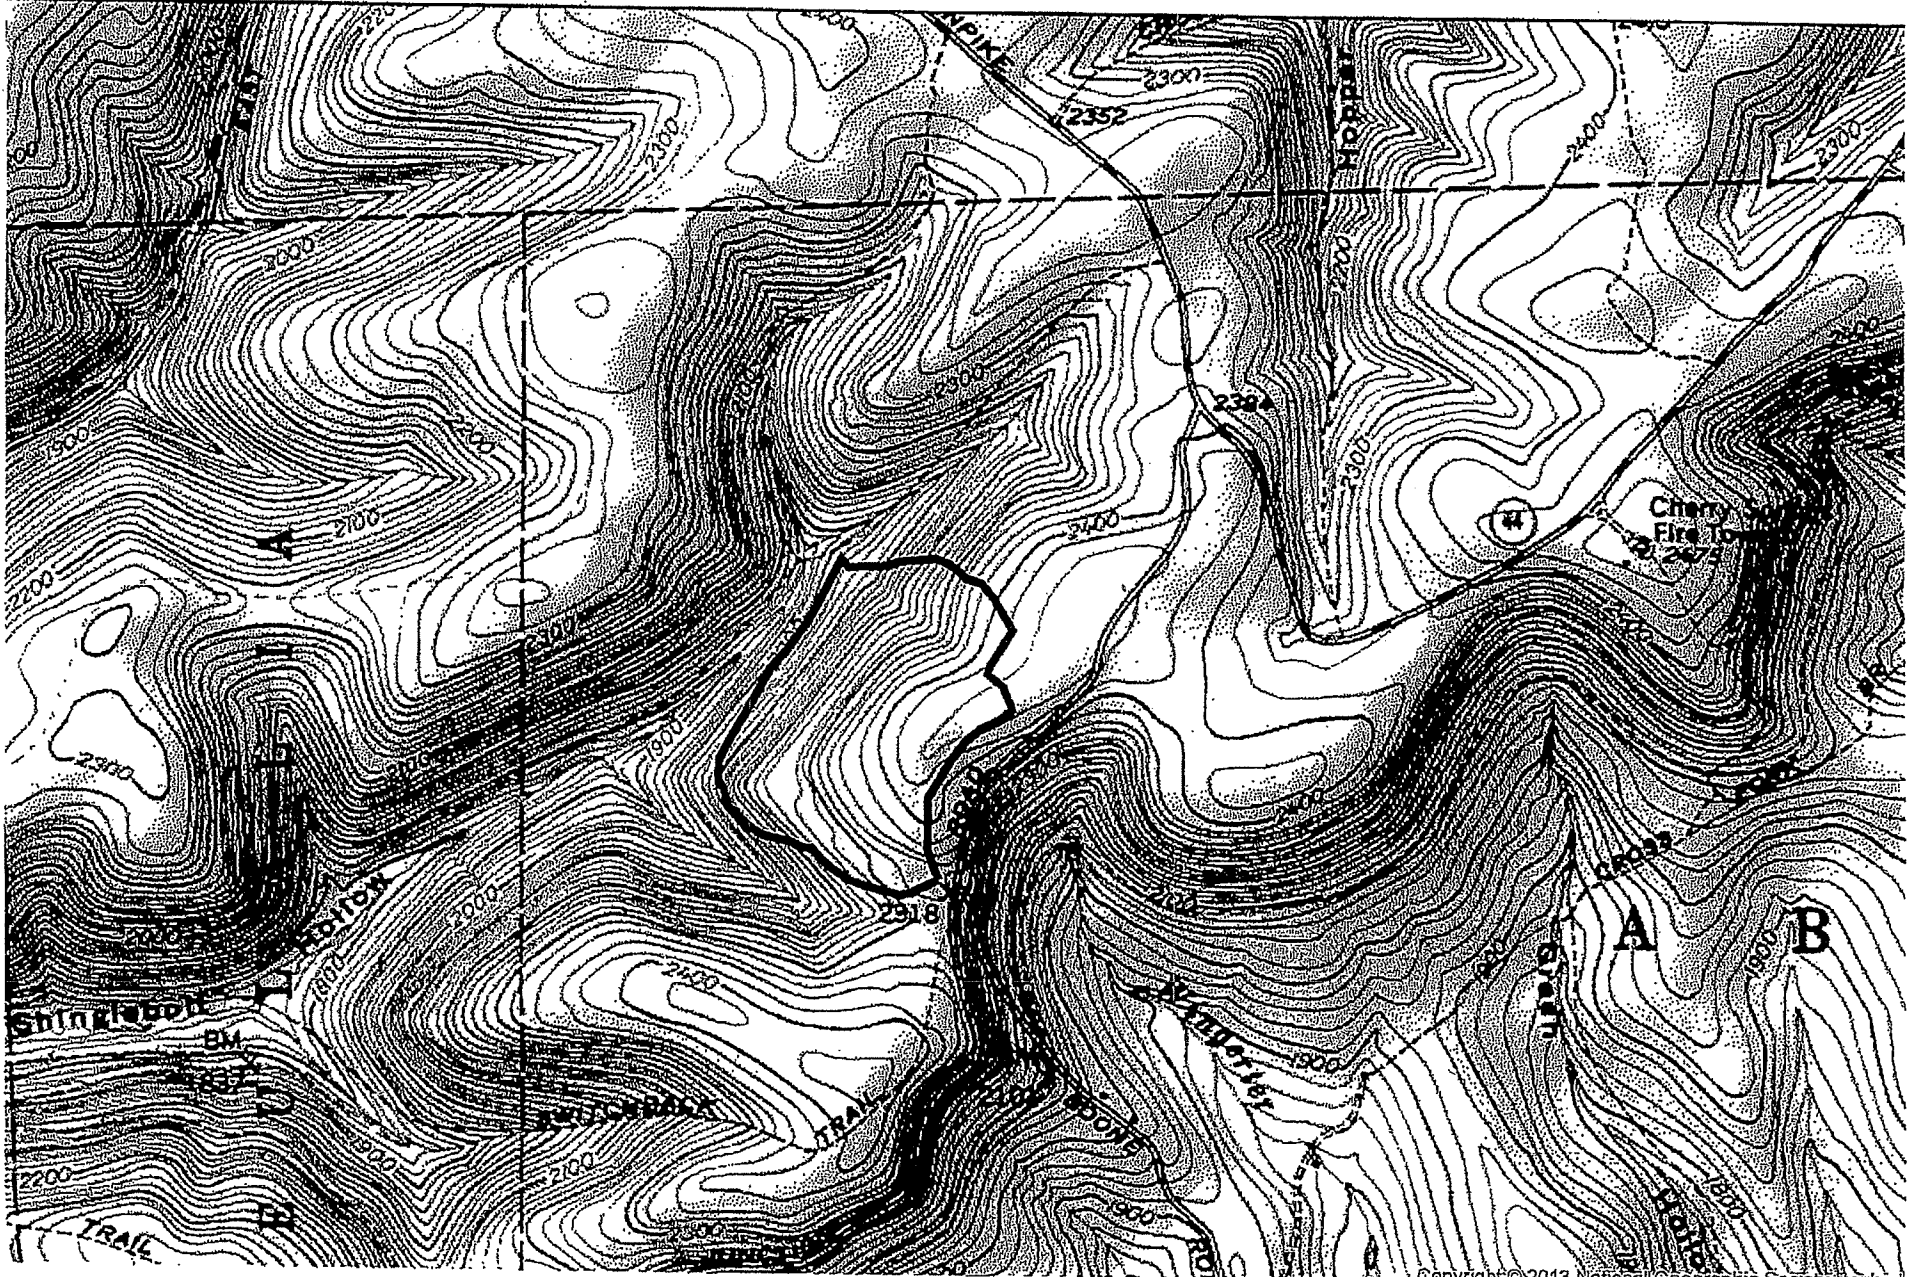

Project Number: 151845  
Sale: Block(s):  
Forester: Confer

Susquehanna State Forest  
Potter County, East Fork Township  
conrad quadrangle

Acres: 15  
Herbicide  
Oust/ACCORD

Scale  
1:50,000

 Regen Project  
Boundary

**pennsylvania**  
DEPARTMENT OF CONSERVATION  
AND NATURAL RESOURCES

Map Date: August 27, 2018

Map Author: Popchak

Broadcast Herbicide / 80 Acres  
Project # 151832 / Steep  
Abbott Township, Potter County  
Susquehannock State Forest

0 0.125 0.25 miles

N

Project Number: 151836, 151837, 151838, 151839, 151840  
Sale: 15-2017BC09 Block(s): 3, 4, 5, 6, 7, 12, 13  
Forester: Chamberlin

Susquehannock State Forest  
Potter County, Stewardson Township  
short run quadrangle

**pennsylvania**  
DEPARTMENT OF CONSERVATION  
AND NATURAL RESOURCES

Map Date: September 25, 2018

Map Author: Brandon Roush

151848  
Broadcast Herbicide-Steep  
41 Acres  
Summit Township, Potter County  
Susquehannock State Forest